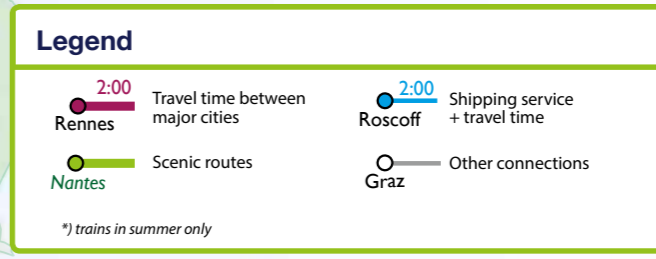

Download now the Eurail Rail Planner App

It's free and you also save on roaming costs!

The Eurail Rail Planner App was selected as one of the best apps for rail passengers by Railway-technology.com. It works offline. Once downloaded, you don't even need an internet connection*.

Plus a complete list of extra benefits and special offers for Eurail Pass holders.

Free travel and discounts for:

- Ferries and boats
- Hotels and hostels
- Buses, scenic trains, rack railways and more

It has everything you need to plan your Eurail adventure:

- Trip Planner
- European Timetables
- City maps
- Augmented reality to find stations nearby

Download your Eurail Rail Planner App for iPhone or Android at: www.eurailgroup.org/railplanner

Pass Benefits

This overview shows just a selection of available pass benefits. For more benefits, conditions of use and the most up-to-date information, download the Eurail Rail Planner App.

Discounted hotels

1. 1 A&O Hotels
2. 2 Hotel Amsterdam
3. 3 Hotel Alexandros
4. 4 Hotel Europa
5. 5 Golden Royal
6. 6 HUSA Hotels
7. 7 Meininger Hotels
8. 8 Mercure Hotel
9. 9 Chillout hostel

Discounted shipping lines

1. 1 Baleària (Spain, Morocco)
2. 2 Blue Star Ferries (Greece)
3. 3 Destination Gotland (Sweden)
4. 4 Finnlines (Sweden, Germany, Finland)
5. 5 Fjord Line (Denmark, Norway)
6. 6 Grimaldi Lines (Italy, Greece, Spain, Morocco, Tunisia)
7. 7 Irish Ferries (Ireland, Great Britain, France)
8. 8 Minoan (Italy, Greece)
9. 9 Scandlines (Germany, Sweden, Denmark)
10. 10 Stena Line (Ireland, Great Britain, Netherlands)
11. 11 Superfast Ferries* (Italy, Greece)
12. 12 Tallink Silja Oy (Sweden, Finland, Estonia, Latvia)
13. 13 Viking Line (Sweden, Finland, Estonia)

Discounted museums, attractions, restaurants

1. 1 Oceanário
2. 2 Railway museum
3. 3 Hard Rock Cafe
4. 4 Museum Boijmans van Beuningen
5. 5 Serralves museum