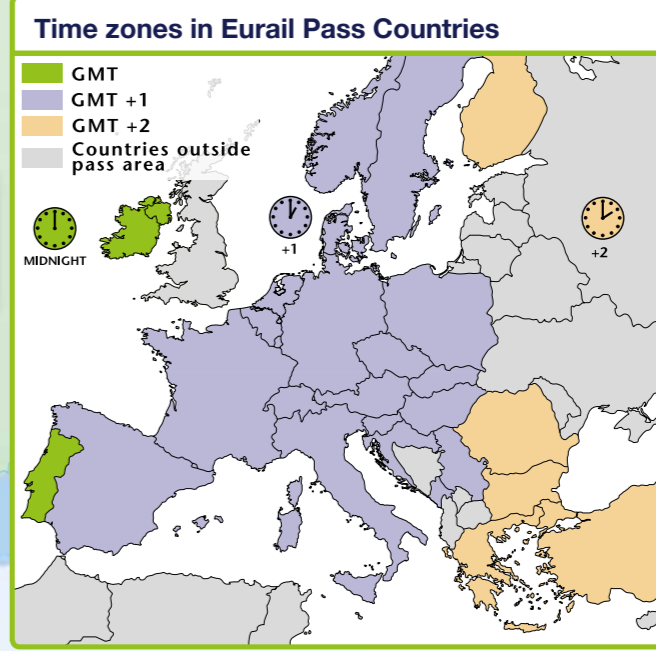

Download now the Eurail Rail Planner App

It's free and you also save on roaming costs!

The Eurail Rail Planner App was selected as one of the best apps for rail passengers by Railway-technology.com. It works offline. Once downloaded, you don't even need an internet connection*.

Plus a complete list of extra benefits and special offers for Eurail Pass holders.

Free travel and discounts for:

- Ferries and boats
- Hotels and hostels
- Buses, scenic trains, rack railways and more

It has everything you need to plan your Eurail adventure:

- Trip Planner
- European Timetables
- City maps
- Augmented reality to find stations nearby

Download your Eurail Rail Planner App for iPhone or Android at: www.eurailgroup.org/railplanner

Pass Benefits

This overview shows just a selection of available pass benefits. For more benefits, conditions of use and the most up-to-date information, download the Eurail Rail Planner App.

Discounted hotels

1. 1 A&O Hotels
2. 2 Hotel Amsterdam
3. 3 Hotel Alexandros
4. 4 Hotel Europa
5. 5 Golden Royal
6. 6 HUSA Hotels
7. 7 Meininger Hotels
8. 8 Mercure Hotel
9. 9 Chillout hostel

Discounted shipping lines

1. 1 Baleària (Spain, Morocco)
2. 2 Blue Star Ferries (Greece)
3. 3 Destination Gotland (Sweden)
4. 4 Finnlines (Sweden, Germany, Finland)
5. 5 Fjord Line (Denmark, Norway)
6. 6 Grimaldi Lines (Italy, Greece, Spain, Morocco, Tunisia)
7. 7 Irish Ferries (Ireland, Great Britain, France)
8. 8 Minoan (Italy, Greece)
9. 9 Scandlines (Germany, Sweden, Denmark)
10. 10 Stena Line (Ireland, Great Britain, Netherlands)
11. 11 Superfast Ferries* (Italy, Greece)
12. 12 Tallink Silja Oy (Sweden, Finland, Estonia, Latvia)
13. 13 Viking Line (Sweden, Finland, Estonia)

Discounted museums, attractions, restaurants

1. 1 Oceanário
2. 2 Railway museum
3. 3 Hard Rock Cafe
4. 4 Museum Boijmans van Beuningen
5. 5 Serralves museum